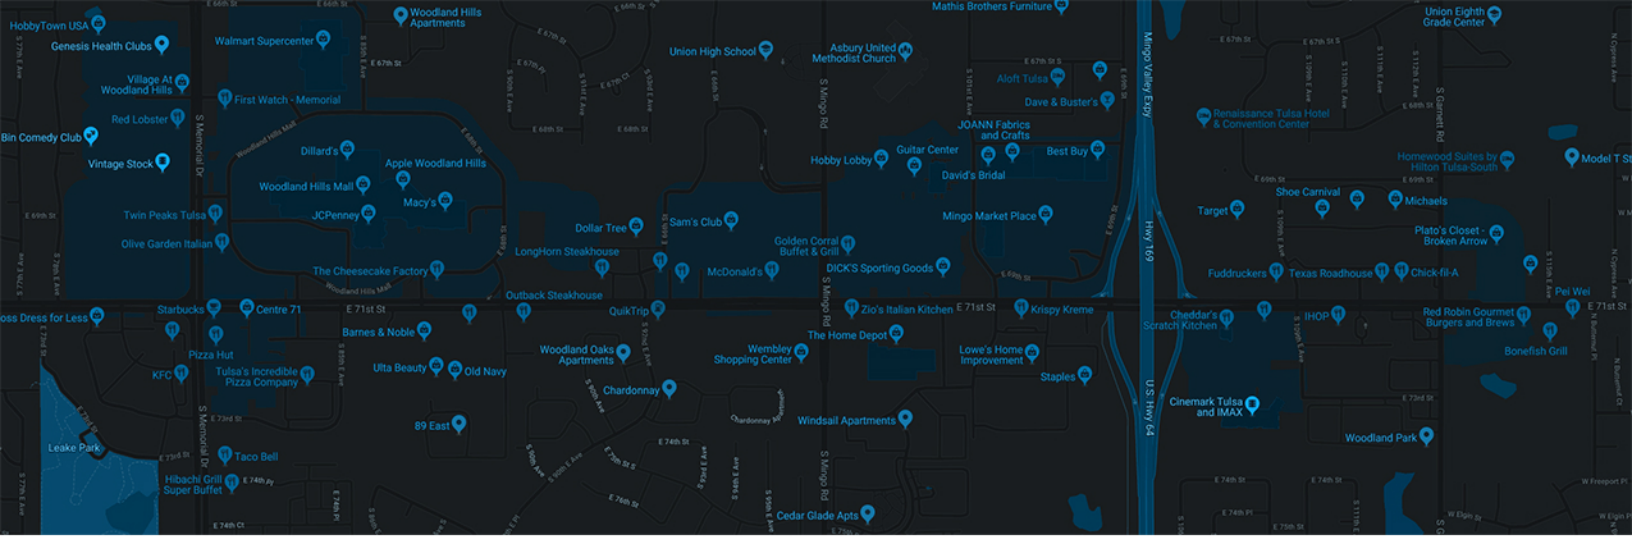

## Via Airlines

(407) 499-4992

Starbucks

7101 S Memorial Dr.

IHOP

11020 E 71st St  
Open 24 Hrs.

Texas Roadhouse

11111 E 71st St.

## Driving Directions from 71st St & Hwy 169 area:

Head west on 71st St toward Memorial Dr

Turn right onto Memorial Dr

Continue 2 miles to 51st St

Turn right onto E 51st St

Turn left onto S 83rd E Ave

Your destination will be on the right.